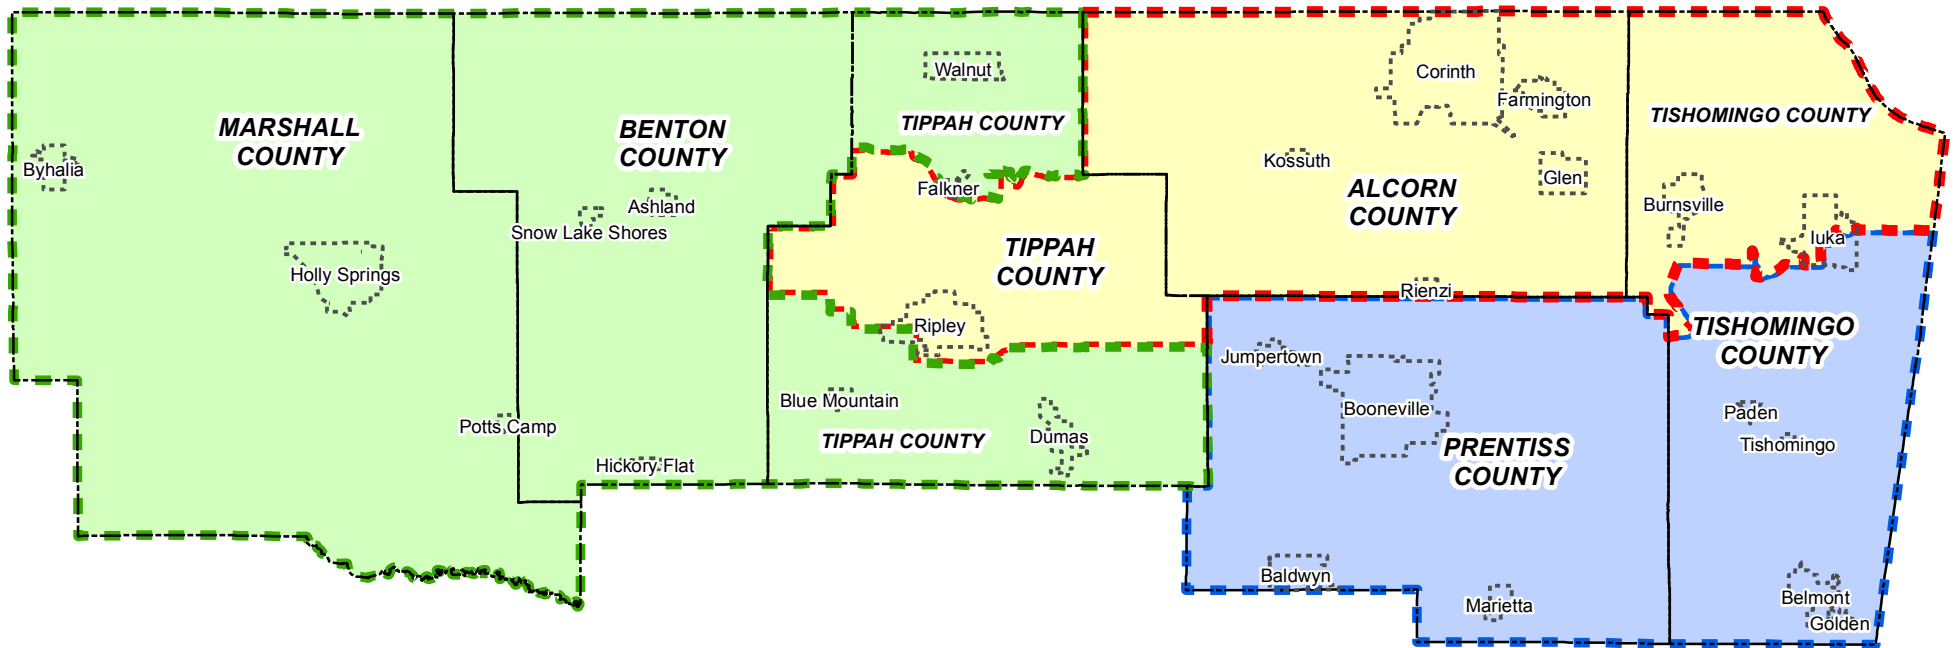

# Northeast Mississippi Planning and Development District

## SENATOR BY DISTRICT

-  **District 2 - Senator Bill Stone**
-  **District 4 - Senator Rita Parks**
-  **District 5 - Senator J.P. Wilemon, Jr.**